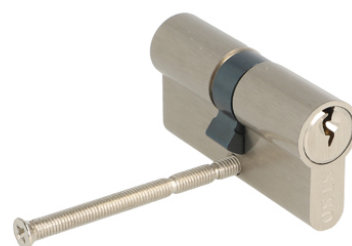

PRODUCT SHEET

Description:

Profile Cylinder, SS-Look, 62mm,(26+10+26mm) Yale Key Way, W/3 Metal Keys:SISO ,W/Screw

Item number:

14.60.037-1

Units	Box	Carton	HS Code	Barcode
Pcs.	10	50	8301600090	 5704866051095