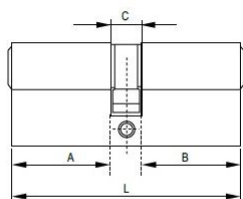

PRODUCT SHEET

Description:

Profile Cylinder, SS-Look, 62mm,(26+10+26mm) Yale Key Way, W/3 Metal Keys:SISO ,W/Screw

Item number:

14.60.037-1

Units	Box	Carton	HS Code	Barcode
Pcs.	10	50	8301600090	 5704866051095